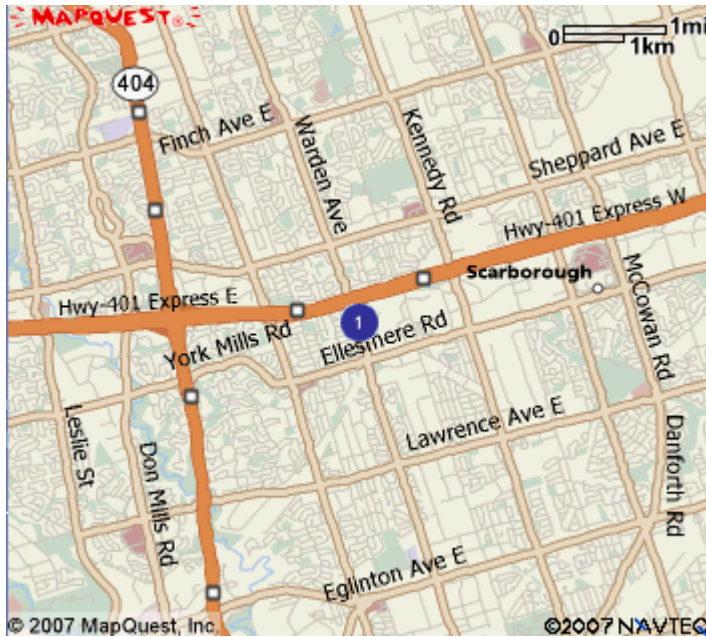

[Back to Hotel List](#)

[Howard Johnson Hotel Toronto-East](#)

Toll Free : 1-800-714-7496

Toronto : 416-293-8171

Driving Directions

1. Take Don Valley Parkway (N)
   - •
   - Take 401 East
   - •
   - Exit on Warden South
2. Take first left on Metropolitan Road