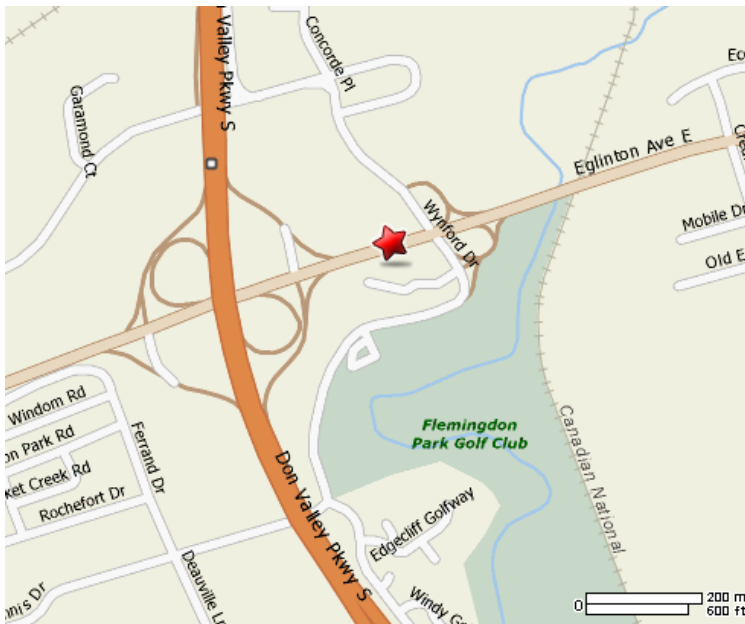

[Back to Hotel List](#)

Crowne Plaza Toronto Don Valley

416-449-4111
1-877-474-6835

Don Mills and Eglinton

**1250 Eglinton Avenue East
Toronto ON M3C 1J3**

$129 per room per night

[Crowne Plaza Toronto Don Valley](#)

Be sure to ask for the **Ontario Association of Physics Teachers** rate!

Directions:

From QEW/Gardiner (Downtown):

Take Don Valley Parkway North, Exit at Eglinton Avenue East, stay in the right hand lane, exits at Wynford Drive, turn right at the lights, and pass underneath the bridge, through the next set of lights, the Hotel's entrance is on the left.

From HWY 401:

Take Don Valley Parkway South to Wynford Drive exit, turn left (East) onto Wynford Drive, turn right at the next set of lights, the Hotel's entrance is on the right.

From Airport:

Follow 401 East to Don Valley Parkway. Travel south on Don Valley Parkway to Wynford Drive exit, turn left (East) onto Wynford Drive, turn right at the next set of lights, the Hotel's entrance is on the right.