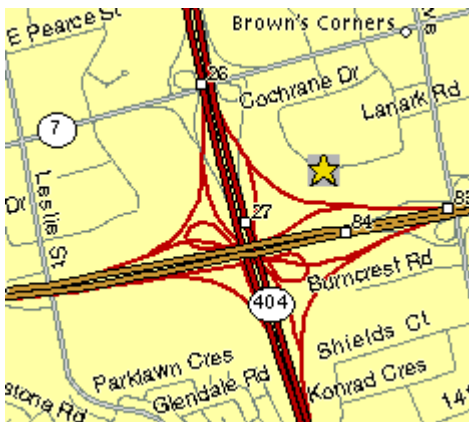

From: The south. From Lakeshore or Gardiner Expressway, follow Jarvis Street north. Turn right at the Mount Pleasant Road exit. Follow Mount Pleasant Road north to Eglinton Avenue. The Best Western Roehampton Hotel & Suites is located on the left, just north of Eglinton Avenue

From: The west. From Highway 401, eastbound to exit south on Yonge Street. Turn left on Lawrence. Turn right on Mount Pleasant Road and continue to 808 Mount Pleasant, the Best Western Roehampton Hotel & Suites.

[Back to Hotel List](#)

**Howard Johnson Hotel Toronto-  
Markham**

905-479-5000  
1-877-703-4656

**Highway 404 at Highway 7**

**555 Cochrane Drive  
Markham ON L3R 8E3**

**\$79 until April 30**

**After that, rooms booked at that rate  
if available.**

[Howard Johnson Hotel Toronto-  
Markham](#)

Be sure to ask for the **Ontario  
Association of Physics Teachers** rate!

**Driving Directions**

**Highway 401 East or West**

Take Highway 404 North. Exit at Highway 7. Turn right (east) onto Highway 7 then turn right (south) on to East Valhalla Drive. Turn right onto Cochrane Drive.