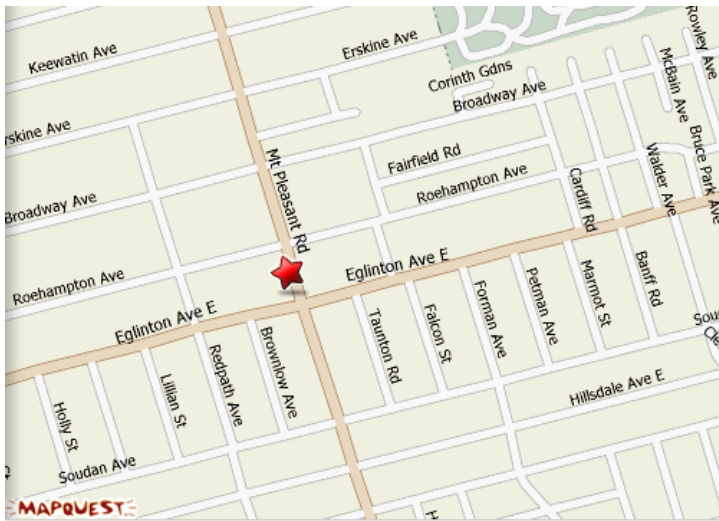

[Best Western Roehampton Hotel & Suites](#)

Be sure to ask for the **Ontario Association of Physics Teachers** rate!

**Directions:**

From: The north. From Highway 401, exit south on Yonge Street. Turn left on Lawrence, then right on Mount Pleasant and continue to 808 Mount Pleasant Road, the Best Western Roehampton Hotel & Suites.

From: The south. From Lakeshore or Gardiner Expressway, follow Jarvis Street north. Turn right at the Mount Pleasant Road exit. Follow Mount Pleasant Road north to Eglinton Avenue. The Best Western Roehampton Hotel & Suites is located on the left, just north of Eglinton Avenue

From: The east. From Highway 401, westbound to exit south on Yonge Street. Turn left on Lawrence. Turn right on Mount Pleasant Road and continue to 808 Mount Pleasant, the Best Western Roehampton Hotel & Suites.

**Highway 407 (toll route)**

Exit Woodbine Avenue North, turn left onto Lanark Drive. Turn left onto Cochrane Drive.

**Highway 404**

Exit at Highway 7 East and turn right on to East Valhalla Drive. Turn right onto Cochrane Drive.